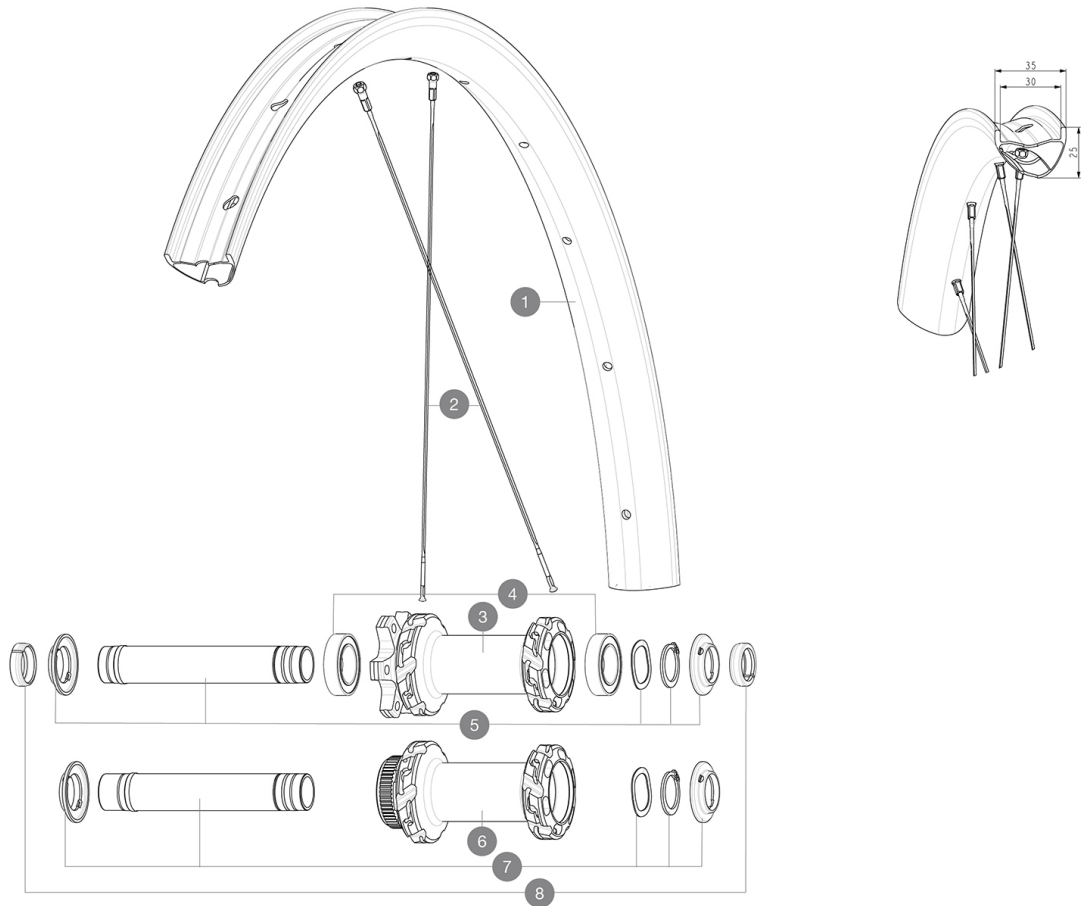

**MAVIC** **Crossmax SL Ultimate 30 29**

## REFERENCES WHEELS

**RIMS**

&amp;NBSP;:

<b>1</b>	V00004631	Kit Front/Rear rim Crossmax SL Ultimate 30
	V3750101	35mm UST Green Tape for 30mm wide rims

**SPOKES**

<b>2</b>	V2389101	Kit 12Fr/Rr XmaxSL Ultimate spk293+np&w
----------	----------	---

**HUB SHELLS**

<b>3</b>	N/A	HUB BODY
<b>4</b>	V2500901	KIT BEARINGS 18x30x7 + WAVED WASHER + CLIP
<b>5</b>	V2372401	KIT 110mm AXLE QRM AUTO MTB > 2019
<b>6</b>	N/A	HUB BODY
<b>7</b>	V2375601	Kit 110mm axle QRM auto MTB from 2019 DCL
<b>8</b>	V2372501	15mm MTB Axle Cap QRM Auto From 2019

### WHEEL WEIGHTS